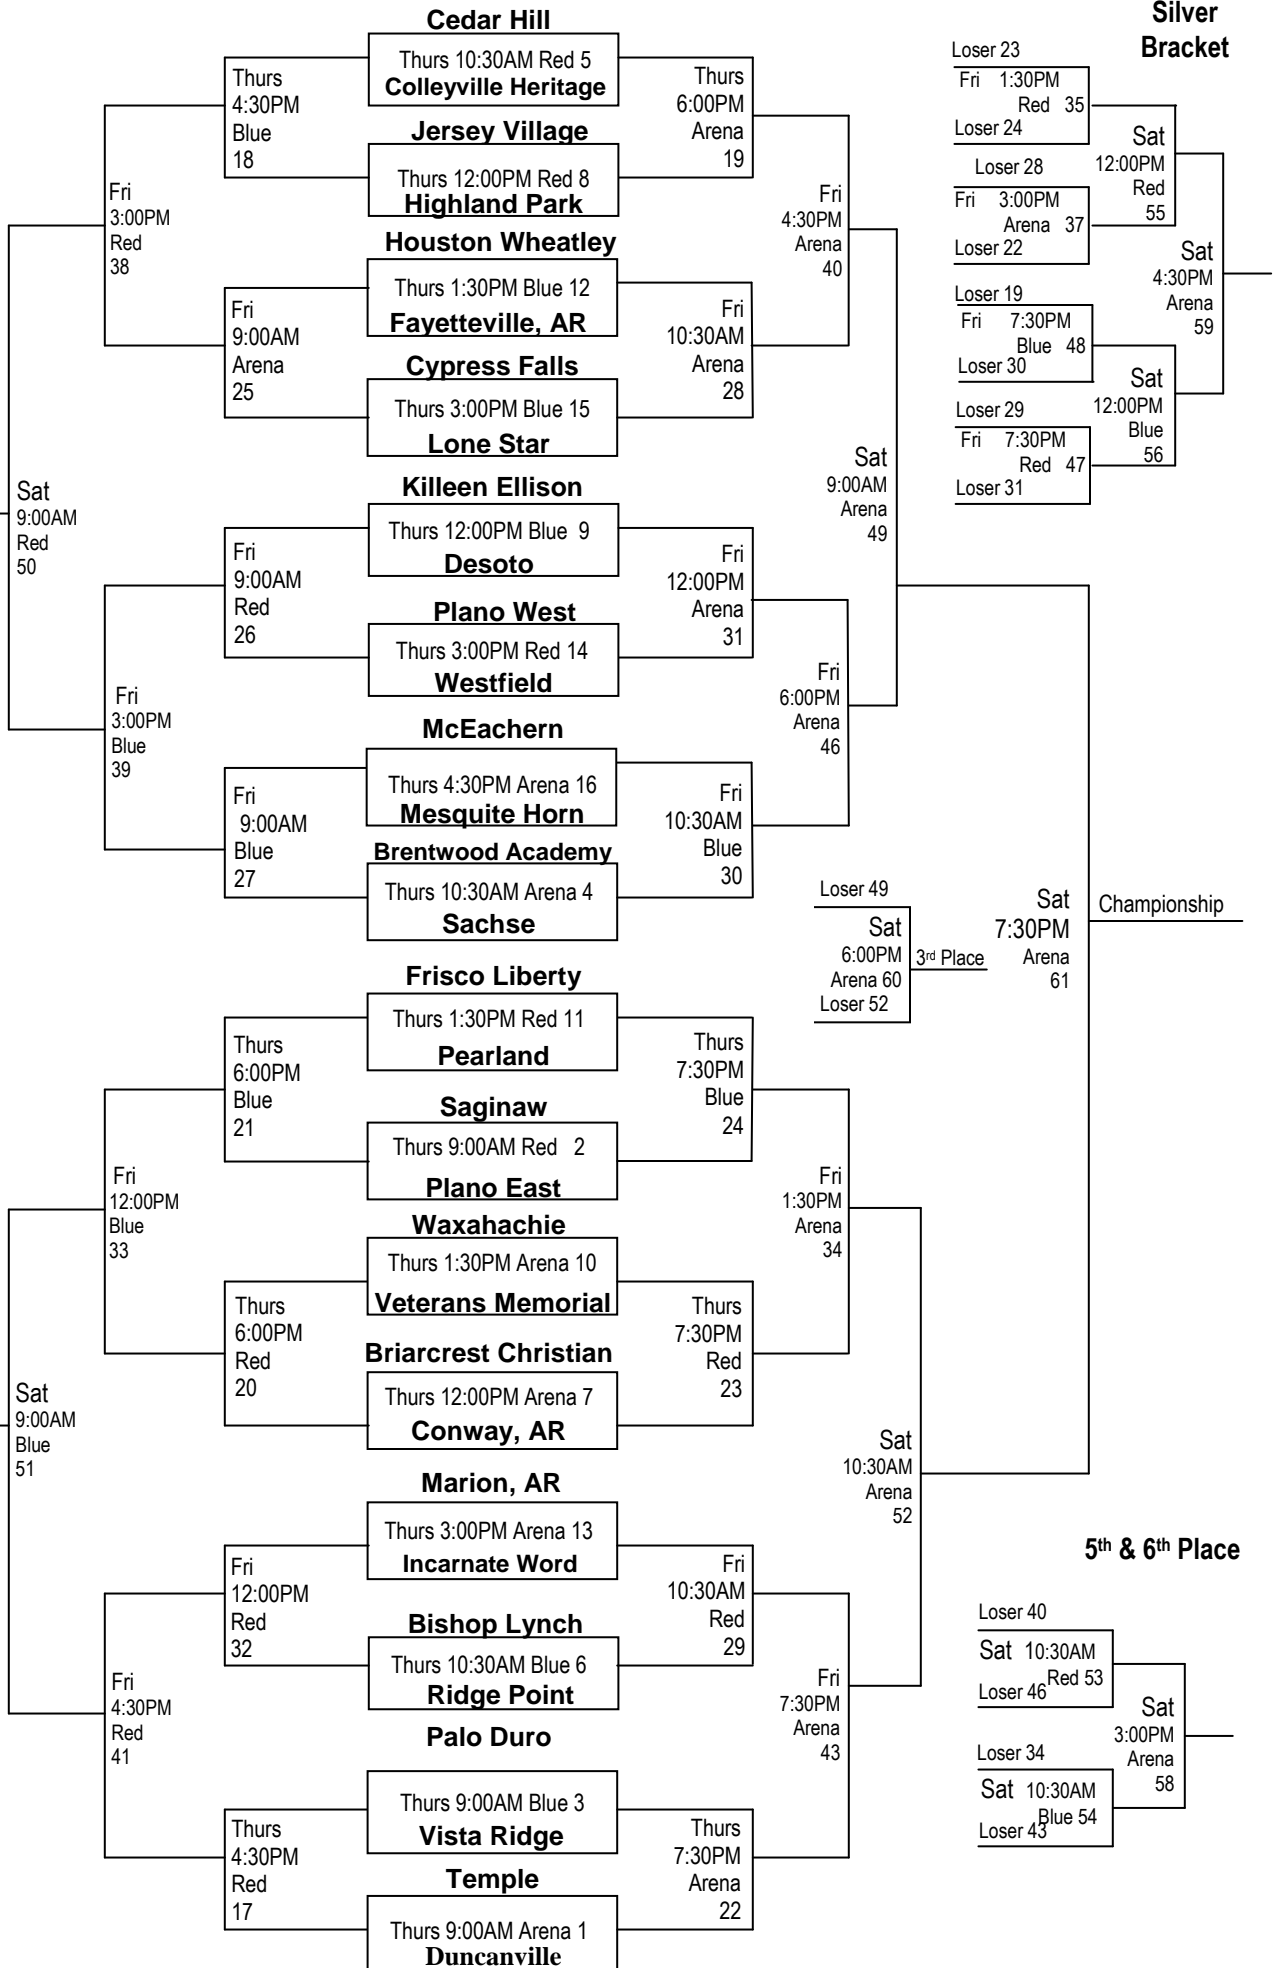

Varsity Basketball Tournament
Dec. 27, 28, 29

Gyms:
Arena – Sandra Meadows Memorial Arena
Red – Red Gym
Blue – Blue Gym

Top Team is Home – White Jerseys
Bottom Team is Visitor – Dark Jerseys

Consolation Sat 1:30PM Arena 57

Friendship Games

- Loser 20
- Fri 1:30PM Blue 36
- Loser 21
- Loser 18
- Fri 4:30PM Blue 42
- Loser 25
- Loser 26
- Fri 6:00PM Blue 45
- Loser 27
- Loser 17
- Fri 6:00PM Red 44
- Loser 32

Silver Bracket